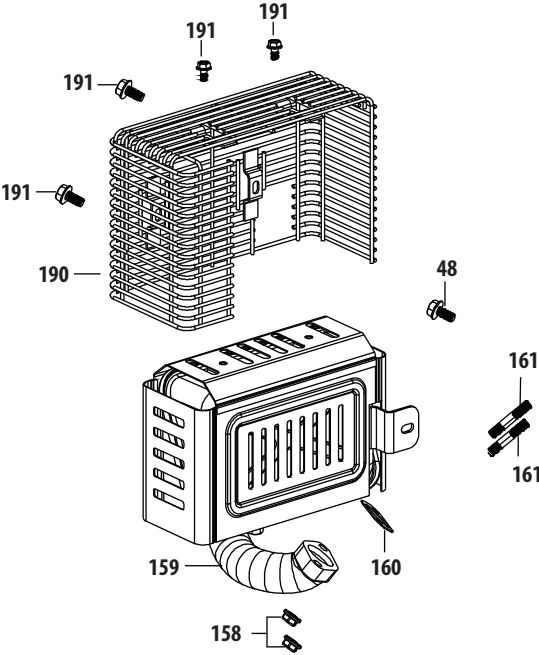

4P90JU Muffler Assembly

Ref.	Part Number	Description
48	710-04916	Bolt M6×14
158	712-04219	Nut M8
159	951-12270	Muffler Assembly
160	951-12271	Exhaust Pipe Gasket
161	951-12272	Muff Stud M8×47
161	951-12196	Muffler Stud Assembly
190	951-12278	Wire Mesh Shield
191	710-05051	Bolt M6×12